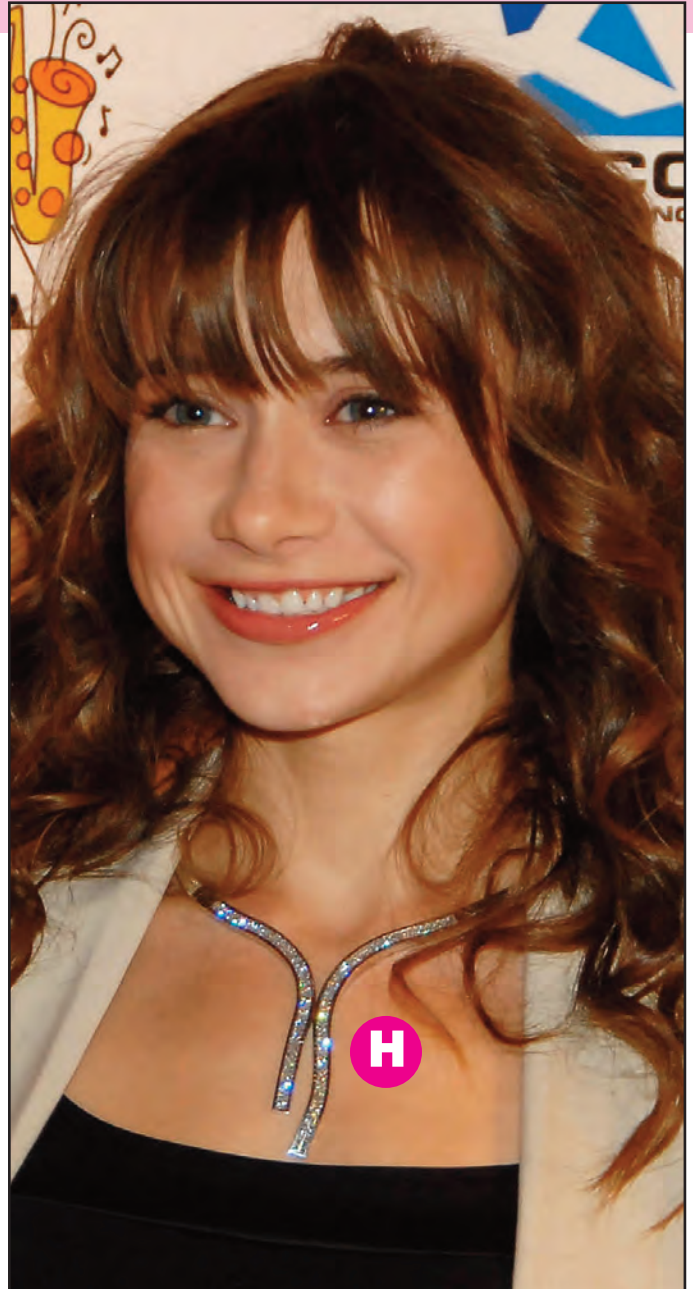

H. Lady's Scarf Style Necklace in White Gold with 2 Row Invisible Princess Cut Diamonds

8.75 carat diamond weight

Retail Price: $50,712

Starting Bid: $25,000 Increments of $2,500

H

Olesya Rulin of High School Musical 1,2 and 3

I. Men's Dogtag Pendant in White Gold with Pave Set Round Diamonds

4.40 carat diamond weight

(2.5" long including bale and 1.25" wide)

Retail Price: $14,970

Starting Bid: $7,500 Increments of $500

BID TODAY by calling Neil Willenson at 262-377-6500 ext. 215 or e-mail willenson@kapcoinc.com. **Auction closes Friday, May 13th at Noon.**