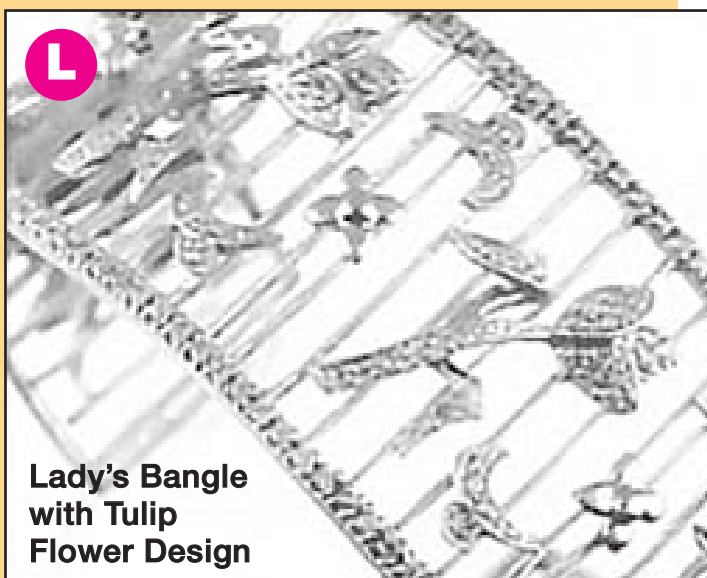

Lady's Bangle with Tulip Flower Design

BID TODAY by calling Neil Willenson at 262-377-6500 ext. 215 or e-mail willenson@kapcoinc.com. **Auction closes Friday, May 13th at Noon.**