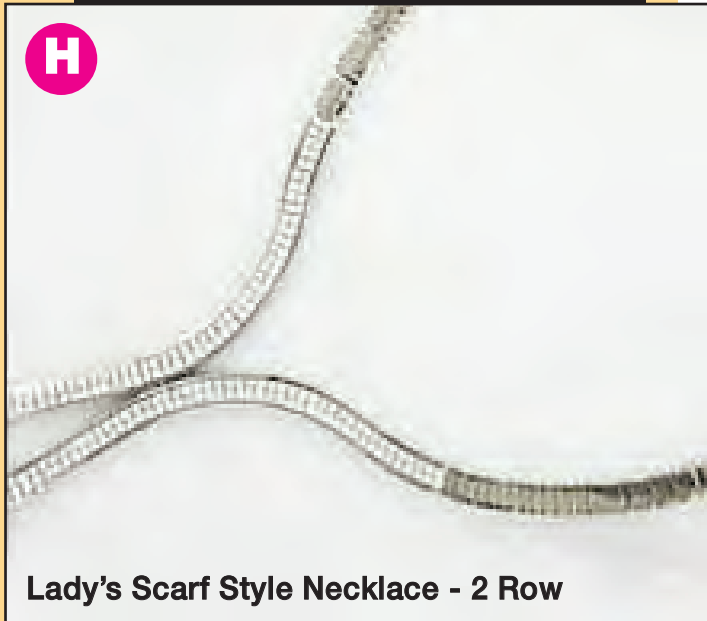

Lady's Tennis Necklace - 3 Rows of Diamonds

2 VIEWS

Lady's Tennis Necklace - 3 Rows of Diamonds

Men's Big Lock Pendant

F. Lady's Tennis Necklace in 18k White Gold with 3 Row Prong Set Round and Prong Set Pear Shape Diamonds

22.00 carat diamond weight

Retail Price: \$75,996

Starting Bid: \$35,000 Increments of \$5,000

Jamecia of Sounds of Blackness

Kimberley Locke of American Idol

G. Men's Big Lock Pendant in White Gold with Pave Set Round Diamonds

H

Lady's Scarf Style Necklace - 2 Row

2 VIEWS

H

Lady's Scarf Style Necklace - 2 Row

I

Men's Dogtag Pendant

H. Lady's Scarf Style Necklace in White Gold with 2 Row Invisible Princess Cut Diamonds