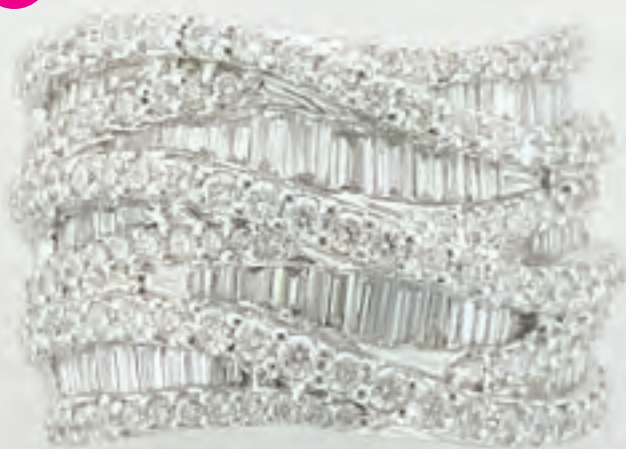

R

18k White Gold and Diamond Lady's Ring

R. 18k White Gold and Diamond Lady's Ring with Prong Set Diamonds

1.10 carat diamond weight

Retail Price: \$4,700

Starting Bid: \$2,750 Increments of \$250

S

Lady's 18k White Gold Diamond Ring